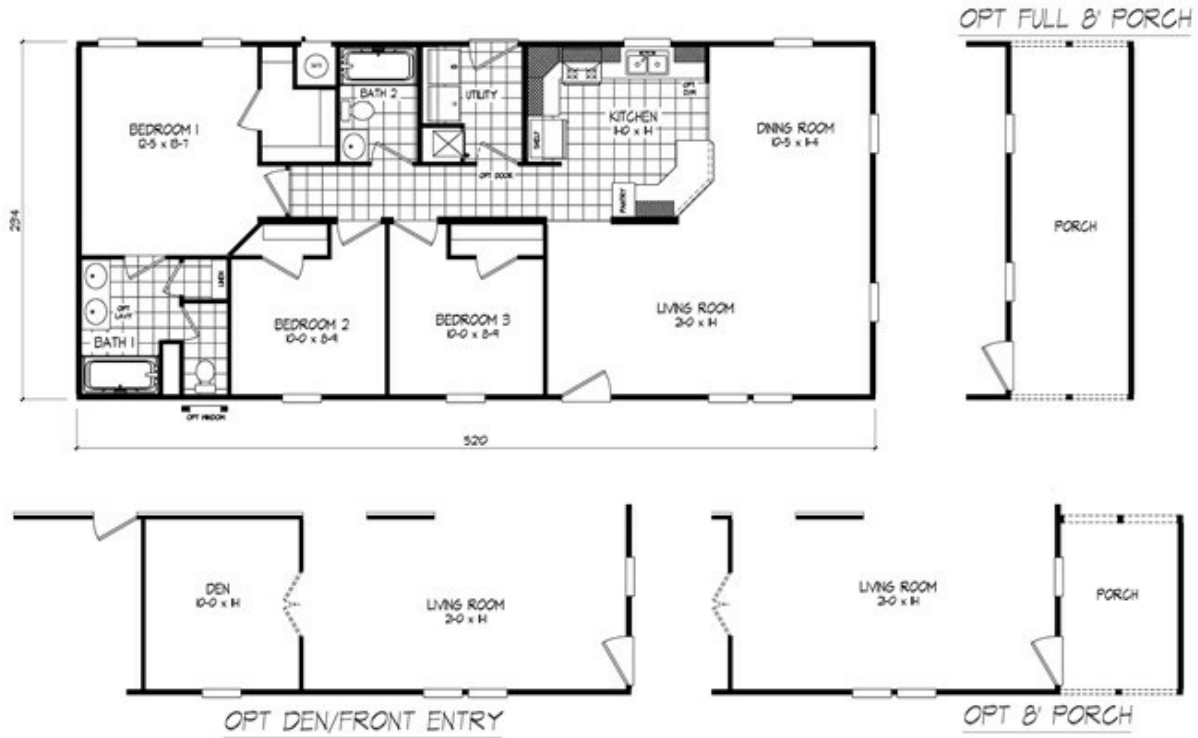

BUC006473AZAB

**BUC006473AZAB** Model number: 51BBM24523AH

**3 beds • 2 baths • 1248 sq.ft. • 24' width • 52' depth**

Our home building facilities invest in continuous product and process improvements. Plans, dimensions, features, materials, specifications and availability are subject to change without notice or obligation. Renderings and floor plans are representative likenesses of our homes and may differ from the actual homes. We invite you to tour a Home Center near you and inspect the highest value in quality housing available or call (928) 768-8888 to speak with a Home Consultant. Copyright 2017, CMH. All rights reserved.