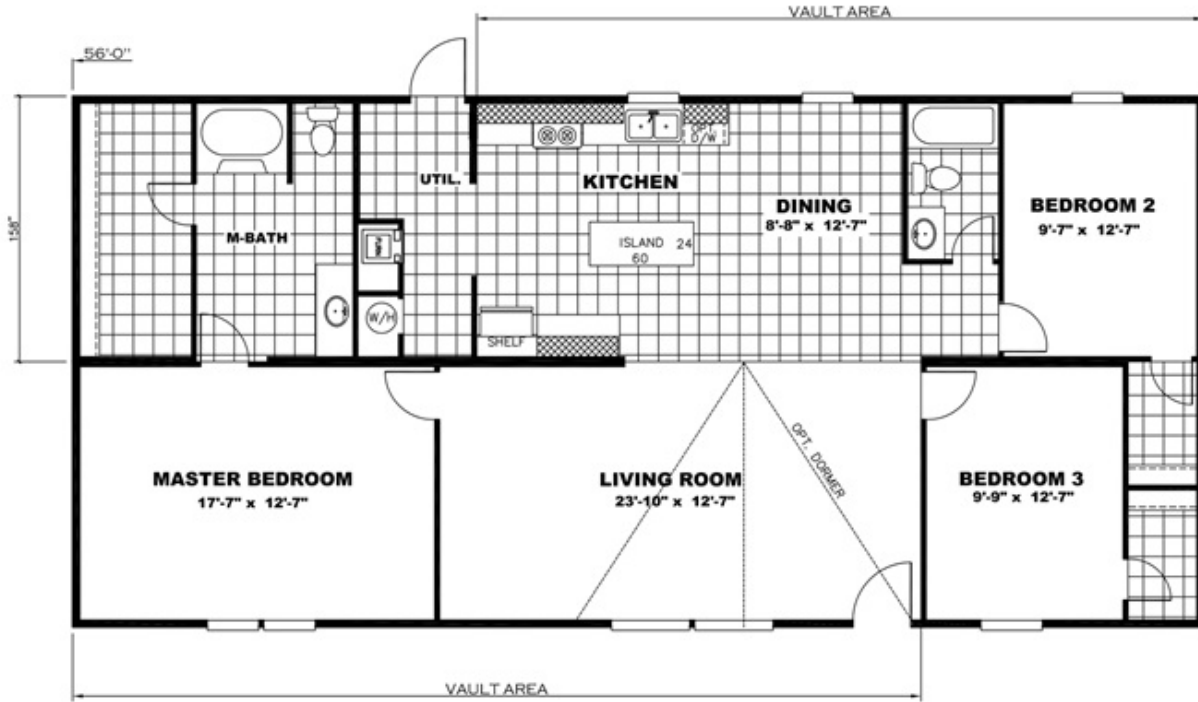

**THE ALI** Model number: 98TRU28563RH

**3 beds • 2 baths • 1568 sq.ft. • 28' width • 56' depth**

Our home building facilities invest in continuous product and process improvements. Plans, dimensions, features, materials, specifications and availability are subject to change without notice or obligation. Renderings and floor plans are representative likenesses of our homes and may differ from the actual homes. We invite you to tour a Home Center near you and inspect the highest value in quality housing available or call (928) 768-8888 to speak with a Home Consultant. Copyright 2017, CMH. All rights reserved.